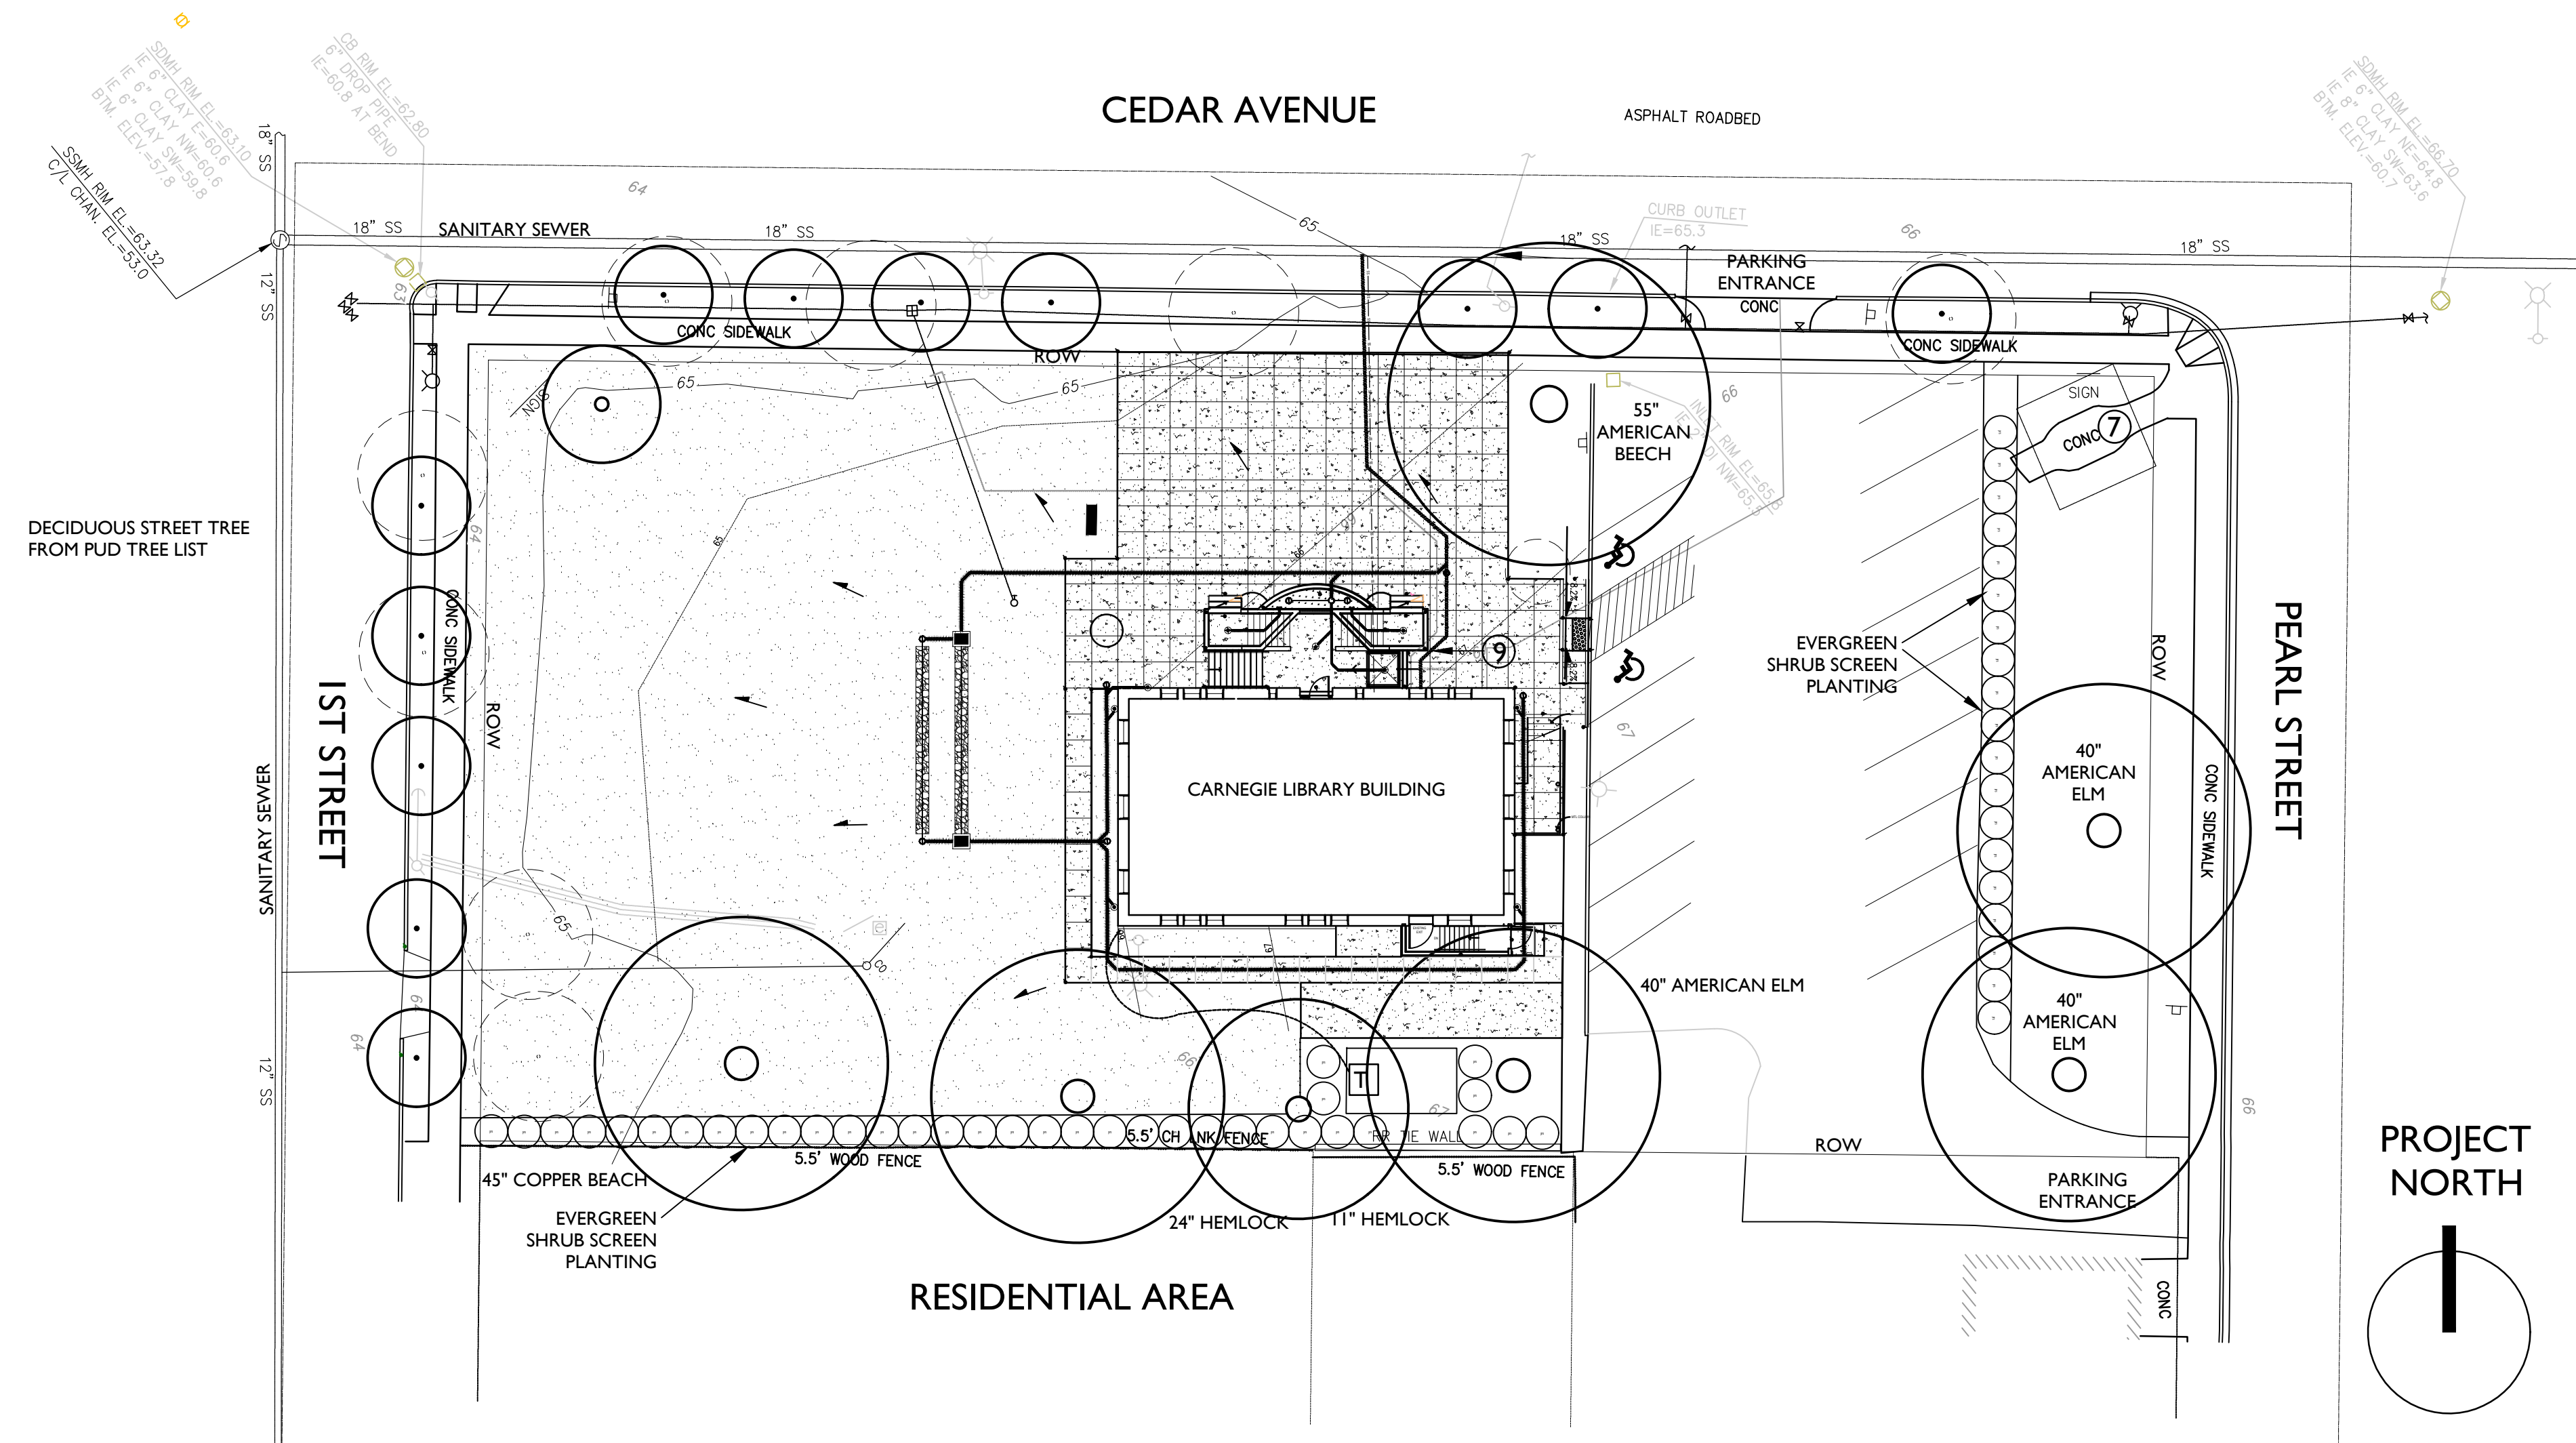

116 UNION AVENUE
SNOHOMISH, WA 98290

LEGEND

SYMBOL	DESCRIPTION
	EXISTING TREE - PROTECTED ACCORDING SMC 14.240.030
	PROPOSED EVERGREEN HEDGE PRUNUS LAUROSERASUS 'SCHIPKAENSIS' / SCHIP CHERRY LAUREL
	PROPOSED STREET TREE FRAXINUS LEPRECHAUN
	EXISTING ORNAMENTAL PEAR TO BE REMOVED/REPLACED

**CARNEGIE BUILDING PROJECT
LANDSCAPE PLAN
SCALE 1" - 20' - 0"
MARCH 7, 2019**